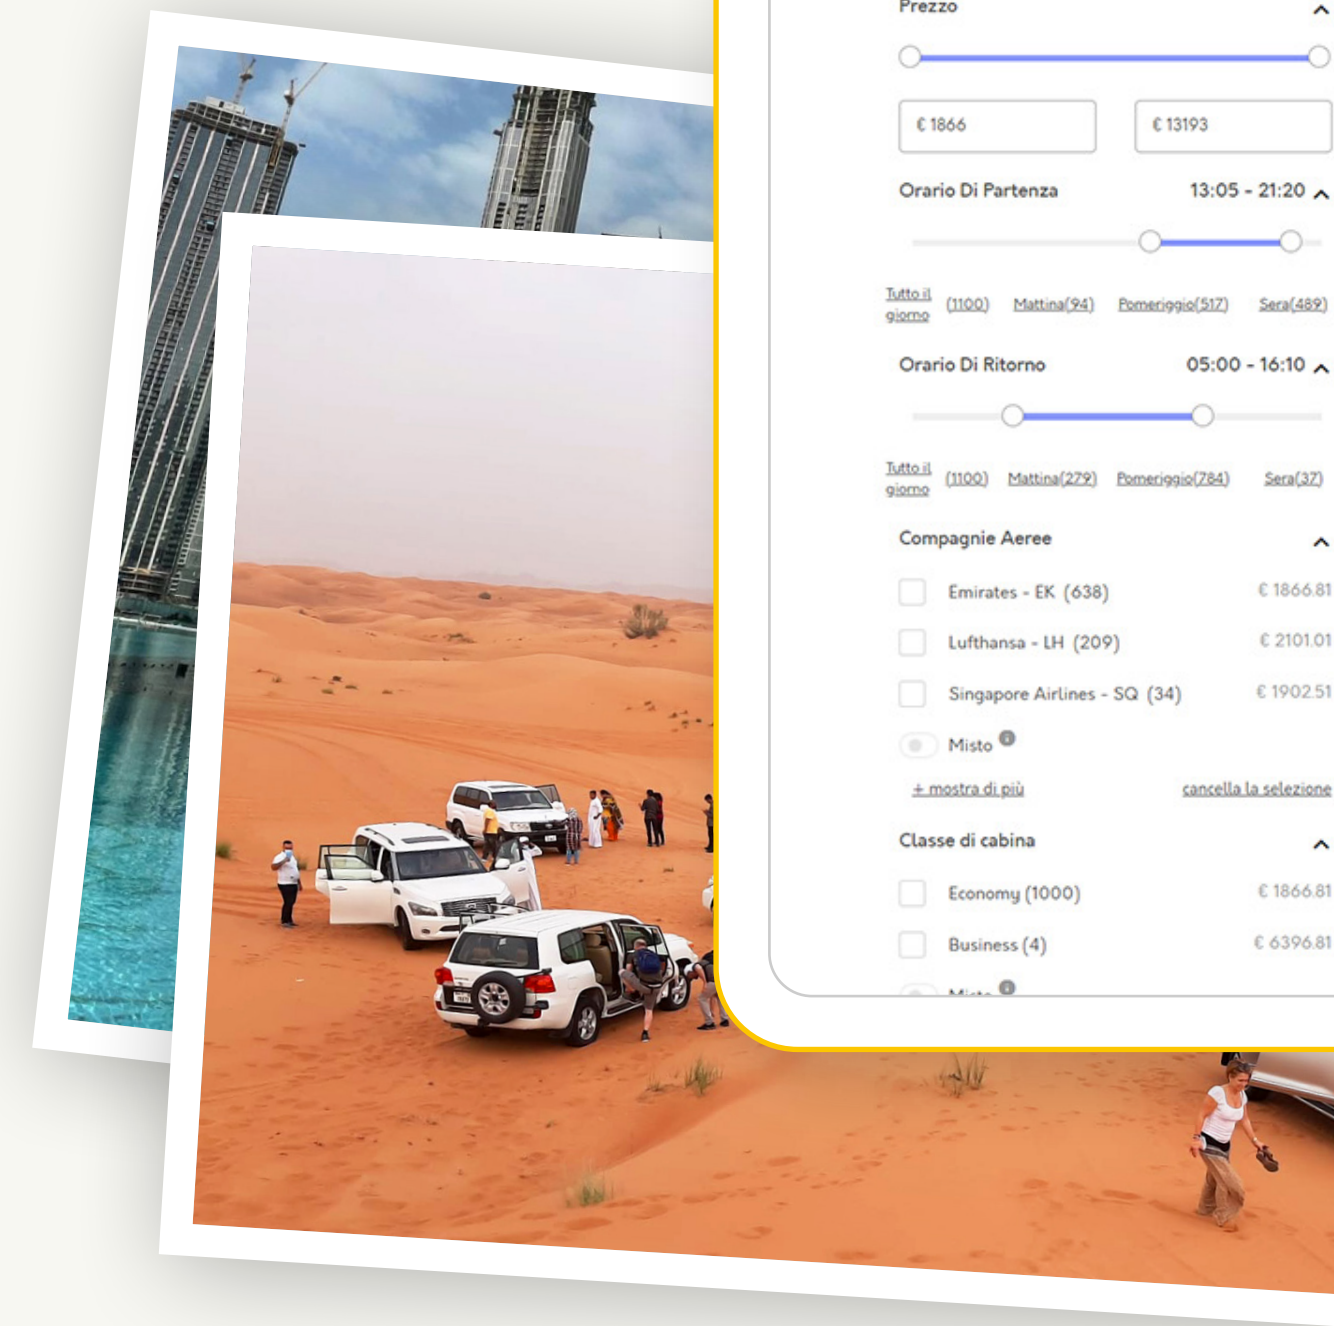

Hotel.
Sia catene alberghiere internazionali
che strutture locali fuori circuito.

The screenshot displays the ArtQuick website interface for a flight search. The route is Milano Malpensa Airport to Auckland International and back. The search results are filtered to show flights from Emirates. The interface includes a navigation menu, a search bar, and a list of flight options with their respective prices and cabin classes.